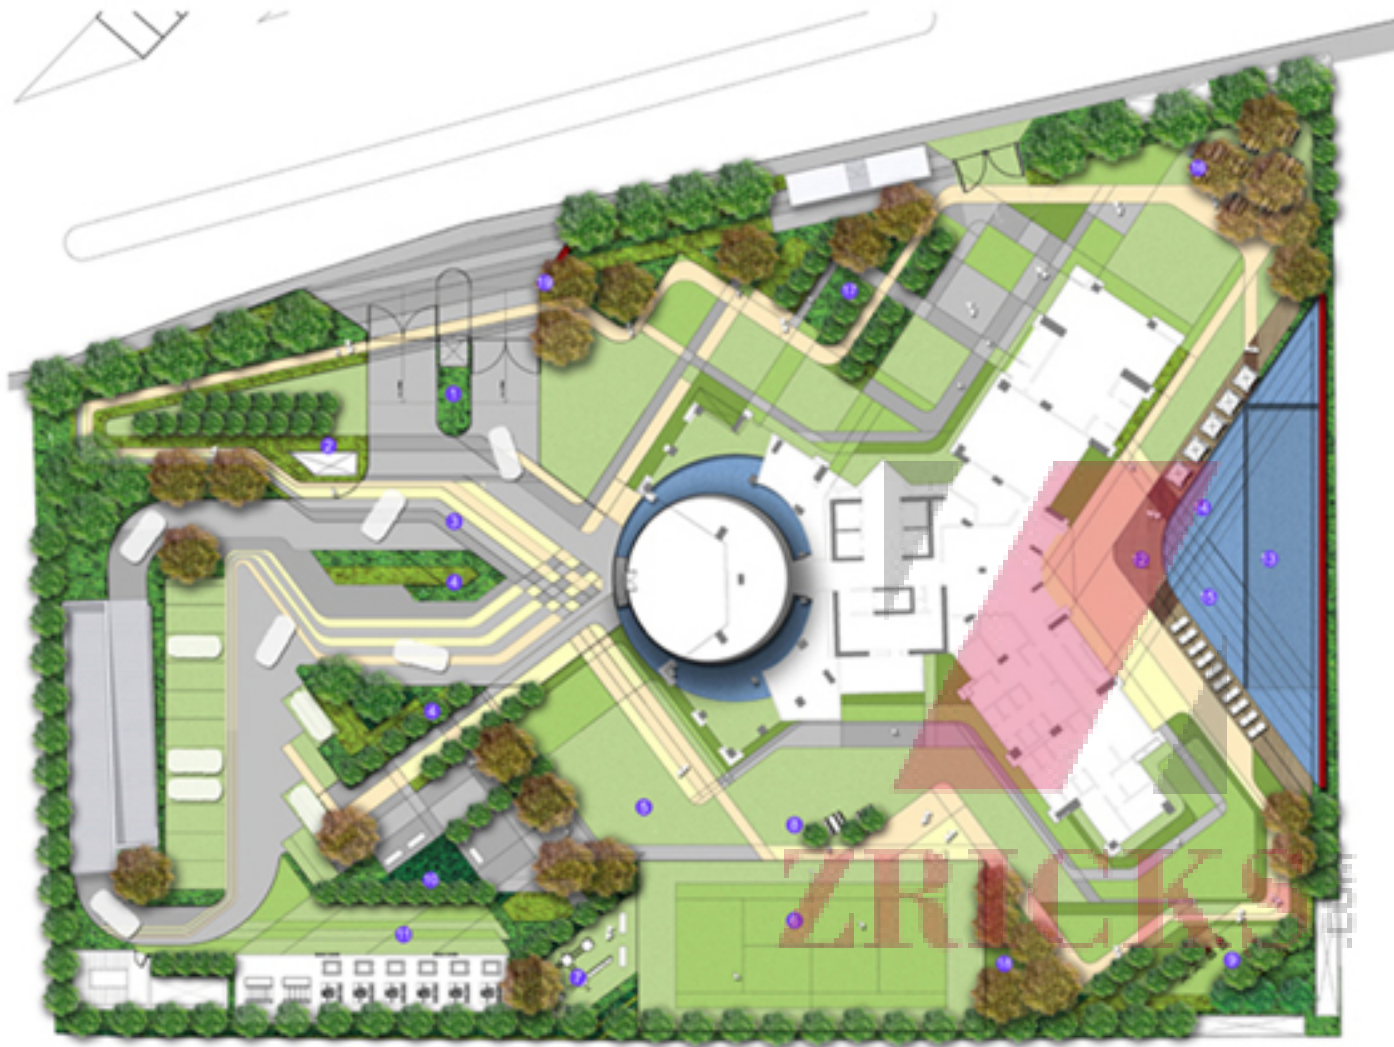

www.Zricks.com

ZRIICKS

01 03 2016

www.Zricks.com

- 1 Entry guard house with ATM and water feature
- 2 Ventilation inlet redressed as feature seating
- 3 Shared surface plaza
- 4 Feature shrubs planting
- 5 Activity Lawn
- 6 Tennis court
- 7 Children's playground
- 8 Picnic table and chairs
- 9 Outdoor Exercise area
- 10 Feature planting and sculpture
- 11 Transformer Access
- 12 Deck area
- 13 Lap pool 25m
- 14 Children's pool
- 15 Jacuzzi
- 16 BBQ area with outdoor seating
- 17 Feature landscape garden
- 18 Turfed mound seating area
- 19 Estate signage

- Turf
- Ground cover (in flat shades of green)
- Shrubs (in texture shades of green)
- Feature elements

Mantri Pinnacle Residential Landscape, Bangalore, India

Landscape concept plan

14 October 2010

UNIT -03
2200 sft
3BHK